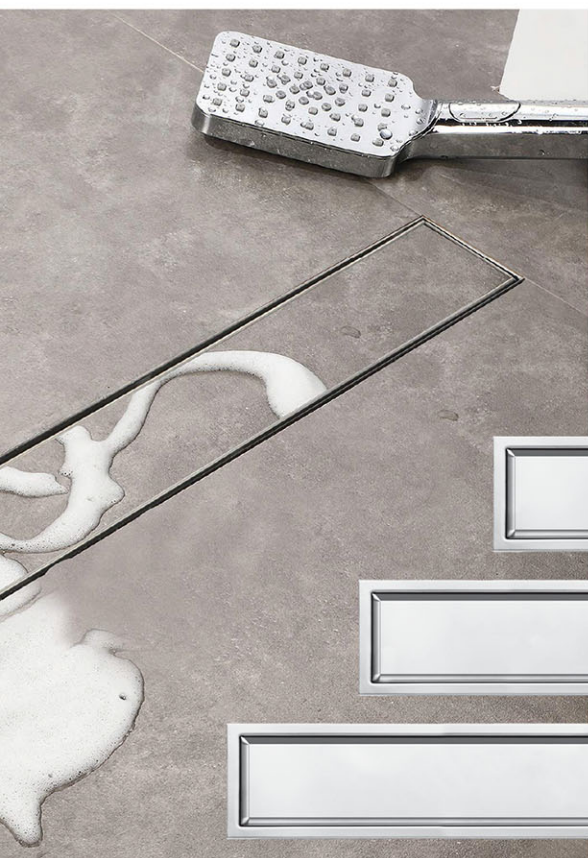

Grill Linear Drain

کفشور خطی

Code: Line
Size: 30 x 10 cm

Code: Line
Size: 40 x 10 cm

Code: Line
Size: 50 x 10 cm

Code: Line
Size: 60 x 10 cm

Code: Line
Size: 80 x 10 cm

Code: Line
Size: 100 x 10 cm

Tile Linear Drain

کفشور خطی کاشی خور

Code: Tile
Size: 30 x 7 cm
30 x 10 cm

Code: Tile
Size: 40 x 7 cm
40 x 10 cm

Code: Tile
Size: 50 x 7 cm
50 x 10 cm

Code: Tile
Size: 60 x 7 cm
60 x 10 cm

Code: Tile
Size: 80 x 7 cm
80 x 10 cm

Code: Tile
Size: 100 x 7 cm
100 x 10 cm