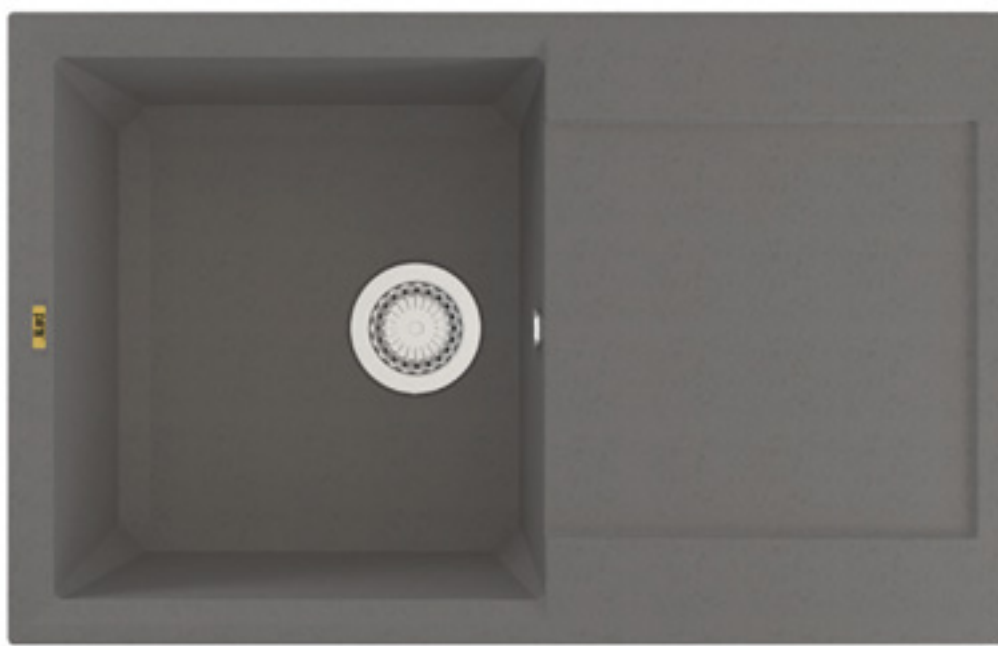

SCRATCH-RESISTANT

STAIN-RESISTANT

EASY TO CLEAN

STRONG & DURABLE

KITCHEN GRANITE SINK

■ **Model: DARSI**
Size: 100 x 50 cm

■ **Model: LAVENDER**
Size: 86 x 50 cm

■ **Model: GENTO**
Size: 80 x 50 cm

زیرصفحه ای (UNDER MOUNT)

■ **Model: FEX**
Size: 76 x 44 cm

KITCHEN STAINLESS STEEL SINK

NEW

■ **Model: X - 101**
Size: 120 x 50 cm

NEW

■ **Model: X - 102**
Size: 120 x 50 cm

BUILT-IN STEEL GAS HOB