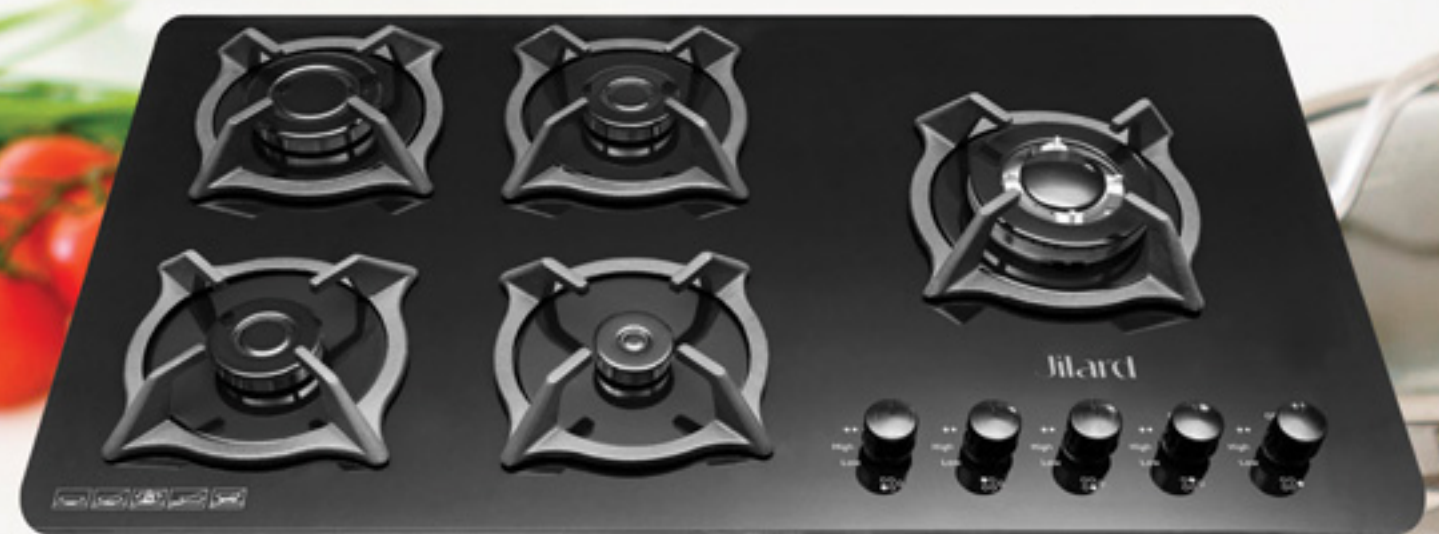

Wok Support 

■ **Model: G- 1501S**
Size: 89 x 52 cm

Wok Support 

■ **Model: G- 1502S**
Size: 89 x 52 cm

Wok Support 

■ **Model: G- 1503**
Size: 89 x 52 cm

Wok Support 

■ **Model: G- 1504**
Size: 89 x 52 cm

Wok Support 

■ **Model: G- 1503S**
Size: 89 x 52 cm

Wok Support 

■ **Model: G- 1504S**
Size: 89 x 52 cm

Wok Support 

BUILT-IN GLASS GAS HOB

Jilard[®]
Meet Your Kitchen Needs

■ **Model: G- 1505**
Size: 89 x 52 cm