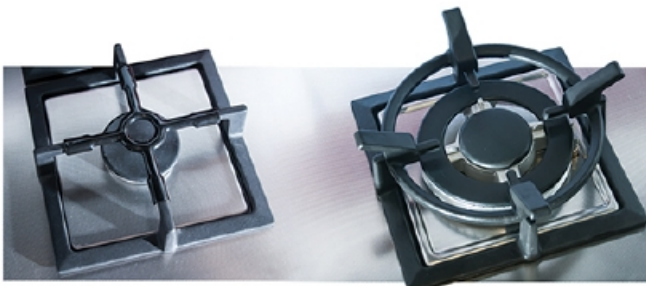

30 x 50 cm

Heat Level Selection (PS-29 / PS-31 / PS-33)

- Level 0 Switch off
- Level 1 MIN. Warming up
- Level 2 Stewing vegetables, slow cooking
- Level 3 Cooking soups, larger dishes
- Level 4 Slow frying
- Level 5 Grilling meat, fish
- Level 6 MAX. Fast heating up, fast cooking, frying