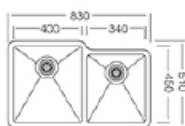

TF - 106

Undermount S.Steel Sink

Z Series